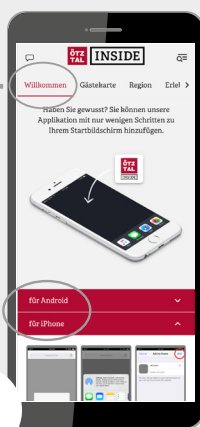

Get your personal Ötztal Inside Card to your smartphone and you are guaranteed to experience even more of Ötztal!

How to get your free Inside Card

1

Do the check-in

On site at the latest, you will receive our e-mail invitation which can be used to register.

Here you activate the Inside Card

2

Activate guest cards

Click on „Guest Card“ and then on „Mobile Card“ – to activate your Inside Card and the Cards of your fellow travelers.

Here you can register

3

Invite fellow travelers

Invite your fellow travelers via e-mail or WhatsApp so that they can use their personal Inside Card as well.

Here you find the instructions

4

Always keep it at hand

Save the Inside Guide to the home screen of your smartphone. Follow the respective instructions to do so.