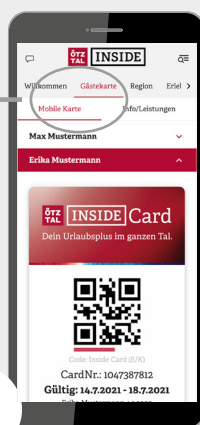

➔ oetztal.com/inside

Ötztal Inside Card – your digital Guest Card

Here with us the unrivaled Ötztal Inside Card is already included - in a double pack with your digital Travel Companion! It provides all important details about the region, you can take part in the inclusive program for free, redeem exclusive price advantages in the Adventure Shop and enjoy your mobility advantage on the public buses.

Get your personal Ötztal Inside Card to your smartphone and you are guaranteed to experience even more of Ötztal!

How to get your free Inside Card

1

Do the check-in

On site at the latest, you will receive our e-mail invitation which can be used to register.

Here you activate the Inside Card

2

Activate guest cards

Click on „Guest Card“ and then on „Mobile Card“ – to activate your Inside Card and the Cards of your fellow travelers.

Here you can register

3

Invite fellow travelers

Invite your fellow travelers via e-mail or WhatsApp so that they can use their personal Inside Card as well.

Here you find the instructions

4

Always keep it at hand

Save the Inside Guide to the home screen of your smartphone. Follow the respective instructions to do so.