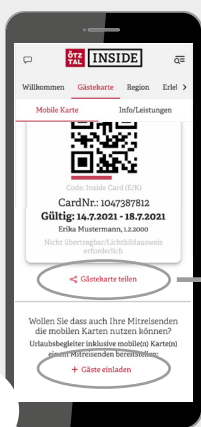

➔ oetztal.com/inside

Ötztal Inside Card – your digital Guest Card

Here with us the unrivaled Ötztal Inside Card is already included - in a double pack with your digital Travel Companion! It provides all important details about the region, you can take part in the inclusive program for free, redeem exclusive price advantages in the Adventure Shop and enjoy your mobility advantage on the public buses.

Get your personal Ötztal Inside Card to your smartphone and you are guaranteed to experience even more of Ötztal!

How to get your free Inside Card

1

Do the check-in

On site at the latest, you will receive our e-mail invitation which can be used to register.

Here you activate the Inside Card

2

Activate guest cards

Click on „Guest Card“ and then on „Mobile Card“ – to activate your Inside Card and the Cards of your fellow travelers.

Here you can register

3

Invite fellow travelers

Invite your fellow travelers via e-mail or WhatsApp so that they can use their personal Inside Card as well.

Here you find the instructions

4

Always keep it at hand

Save the Inside Guide to the home screen of your smartphone. Follow the respective instructions to do so.