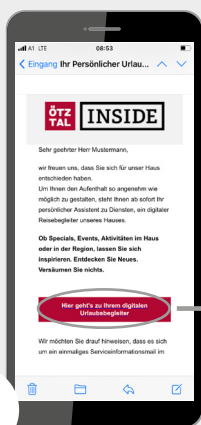

Deine digitale Inside Card erhältst du max. 14 Tage vor Anreise bzw. spätestens vor Ort! Alle Mitreisenden erhalten ihre persönliche Karte vom Hauptreisenden. **Seilbahnen oder andere Freizeitanlagen sind nicht inkludiert!** Alle Leistungen und Ermäßigungen findest du unter

➔ oetztal.com/inside

Ötztal Inside Card – your digital Guest Card

Here with us the unrivaled Ötztal Inside Card is already included - in a double pack with your digital Travel Companion! It provides all important details about the region, you can take part in the inclusive program for free, redeem exclusive price advantages in the Adventure Shop and enjoy your mobility advantage on the public buses.

Get your personal Ötztal Inside Card to your smartphone and you are guaranteed to experience even more of Ötztal!

How to get your free Inside Card

1

Do the check-in

On site at the latest, you will receive our e-mail invitation which can be used to register.